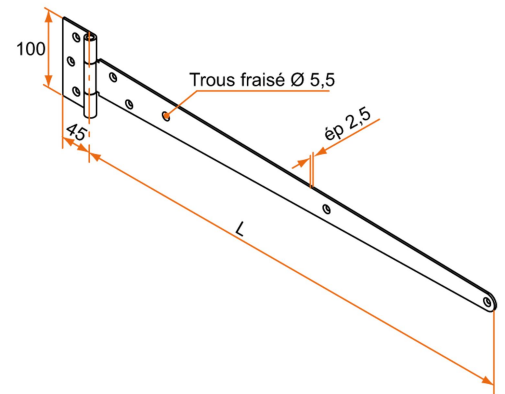

Products to be ordered from :
BURGAUD SAS 147, rue des Paludiers Z.I. des Mares 85270 SAINT-HILAIRE-DE-RIEZ
email : commande@tirard-burgaud.com