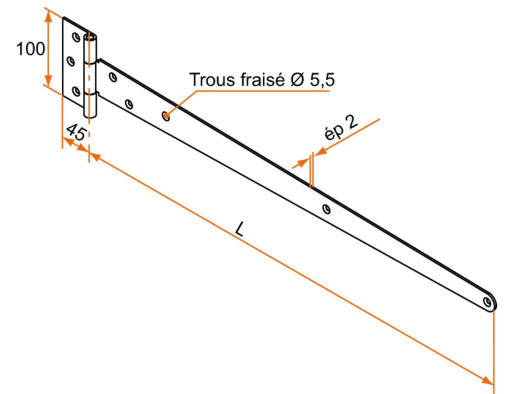

Products to be ordered from :
BURGAUD SAS 147, rue des Paludiers Z.I. des Mares 85270 SAINT-HILAIRE-DE-RIEZ
email : commande@tirard-burgaud.com