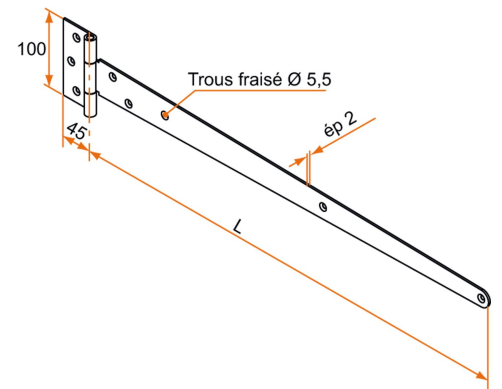

Possible applications include :

Stainless steel
accessories

Products to be ordered from :
BURGAUD SAS 147, rue des Paludiers Z.I. des Mares 85270 SAINT-HILAIRE-DE-RIEZ
email : commande@tirard-burgaud.com