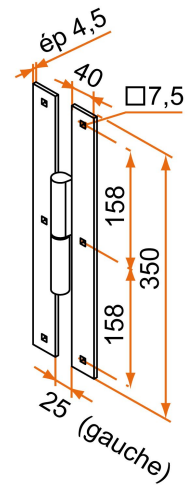

Possible applications include :

Wooden wing shutter
accessories

Features

- Made of steel

Products to be ordered from :
BURGAUD SAS 147, rue des Paludiers Z.I. des Mares 85270 SAINT-HILAIRE-DE-RIEZ
email : commande@tirard-burgaud.com

Intermediate hinge - square pin - Ø12 - H.350 - 34x4.5 - square holes of 7.5

Possible applications include :

Wooden wing shutter accessories

Référence	Mounting direction	H	No. of holes	Finish	GENCOD 3565920	Condit. par	Délai j
1KI92096G	LEFT	350	3+3	9005-30%	15928 5	1	21
1KI92096D	RIGHT	350	3+3	9005-30%	15927 8	1	21