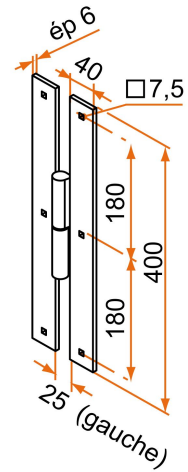

Possible applications include :

Wooden wing shutter accessories

Features

- Made of steel

Products to be ordered from :
 BURGAUD SAS 147, rue des Paludiers Z.I. des Mares 85270 SAINT-HILAIRE-DE-RIEZ
 email : commande@tirard-burgaud.com

Intermediate hinge hinge - square end - Ø12 - H.400 - 40x6 - square holes of 7.5

Possible applications include :

Wooden wing shutter
accessories

Référence	Mounting direction	H	No. of holes	Finish	GENCOD 3565920	Condit. par	Délai j
1KI92097G	LEFT	400	3+3	9005-30%	17391 5	1	21
1KI92097D	RIGHT	400	3+3	9005-30%	17390 8	1	21