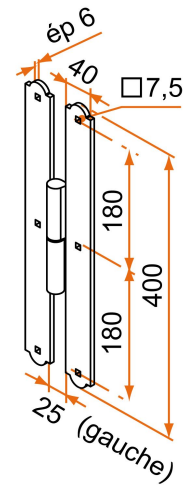

Possible applications include :

Wooden wing shutter accessories

Features

- Made of steel

Products to be ordered from :
BURGAUD SAS 147, rue des Paludiers Z.I. des Mares 85270 SAINT-HILAIRE-DE-RIEZ
email : commande@tirard-burgaud.com

Intermediate hinge - round end - Ø12 - H.400 - 40x6 - square holes of 7.5

Possible applications include :

Wooden wing shutter
accessories

Référence	Mounting direction	H	No. of holes	Finish	GENCOD 3565920	Condit. par	Délai j
1KI92108G	LEFT	400	3+3	9005-30%	17411 0	1	SD
1KI92108D	RIGHT	400	3+3	9005-30%	17410 3	1	SD