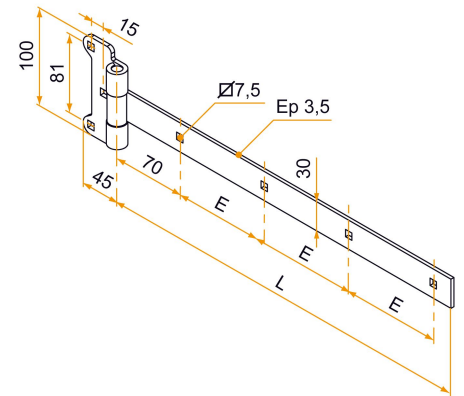

Products to be ordered from :
BURGAUD SAS 147, rue des Paludiers Z.I. des Mares 85270 SAINT-HILAIRE-DE-RIEZ
email : commande@tirard-burgaud.com