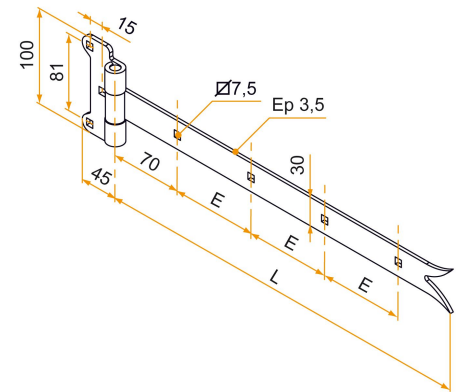

Products to be ordered from :
BURGAUD SAS 147, rue des Paludiers Z.I. des Mares 85270 SAINT-HILAIRE-DE-RIEZ
email : commande@tirard-burgaud.com