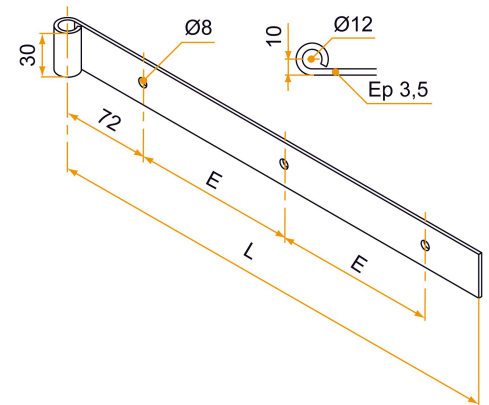

Possible applications include :

Wooden wing shutter accessories

Features

- Made of steel

Products to be ordered from :
 BURGAUD SAS 147, rue des Paludiers Z.I. des Mares 85270 SAINT-HILAIRE-DE-RIEZ
 email : commande@tirard-burgaud.com

Possible applications include :

Wooden wing shutter accessories

Référence	L	No. of holes	CD	Finish	GENCOD 3565920	Condit. par	Délai j
149009	300	3	98	9005-30%	05930 1	12	21
150009	300	3	98	Zn	07263 8	12	SD
149013	400	4	98	9005-30%	05931 8	12	21
150013	400	4	98	Zn	08027 5	12	SD
149015	500	4	130	9005-30%	05932 5	12	21
150015	500	4	130	Zn	08837 0	12	SD