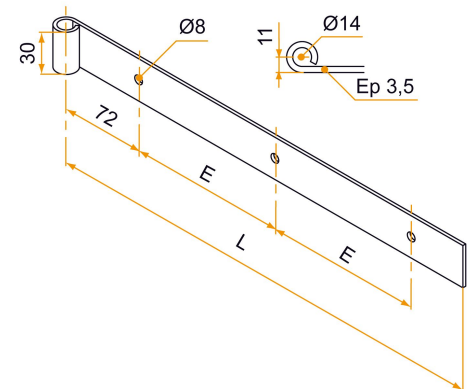

Products to be ordered from :
BURGAUD SAS 147, rue des Paludiers Z.I. des Mares 85270 SAINT-HILAIRE-DE-RIEZ
email : commande@tirard-burgaud.com