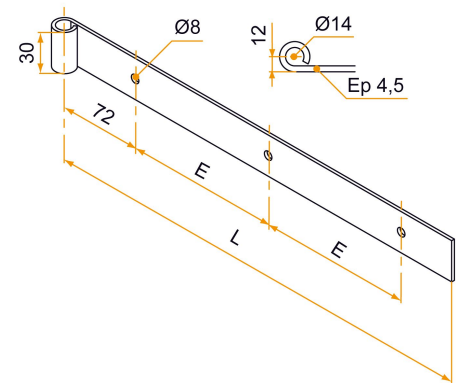

Possible applications include :

Wooden wing shutter accessories

Features

- Made of steel

Tip

- Available in other finishes. Please contact us.

Products to be ordered from :
 BURGAUD SAS 147, rue des Paludiers Z.I. des Mares 85270 SAINT-HILAIRE-DE-RIEZ
 email : commande@tirard-burgaud.com

Possible applications include :

Wooden wing shutter accessories

Référence	L	No. of holes	CD	Finish	GENCOD 3565920	Condit. par	Délai j
149030	300	3	98	9005-30%	13642 2	12	21
150030	300	3	98	Zn	00705 0	12	14
149034	400	4	98	9005-30%	00589 6	12	21
150034	400	4	98	Zn	00711 1	12	14
149040	500	4	130	9005-30%	00590 2	12	21
150040	500	4	130	Zn	00716 6	12	21
149048	600	5	123	9005-30%	10486 5	12	21
150048	600	5	123	Zn	00721 0	12	14
150050	700	5	147	Zn	00724 1	12	21