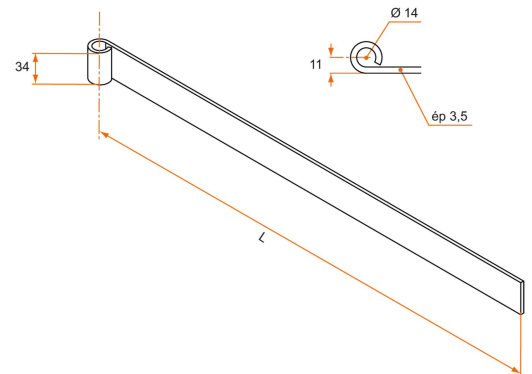

Products to be ordered from :
BURGAUD SAS 147, rue des Paludiers Z.I. des Mares 85270 SAINT-HILAIRE-DE-RIEZ
email : commande@tirard-burgaud.com