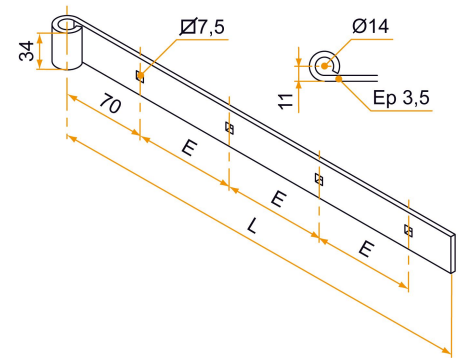

Products to be ordered from :
BURGAUD SAS 147, rue des Paludiers Z.I. des Mares 85270 SAINT-HILAIRE-DE-RIEZ
email : commande@tirard-burgaud.com