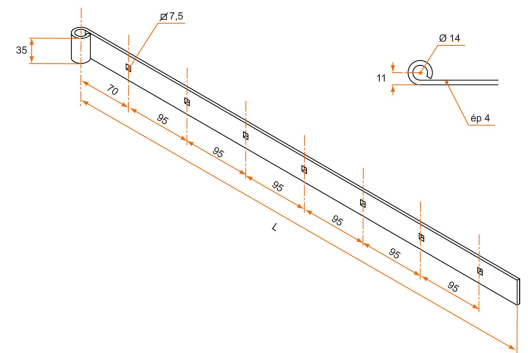

Products to be ordered from :
BURGAUD SAS 147, rue des Paludiers Z.I. des Mares 85270 SAINT-HILAIRE-DE-RIEZ
email : commande@tirard-burgaud.com