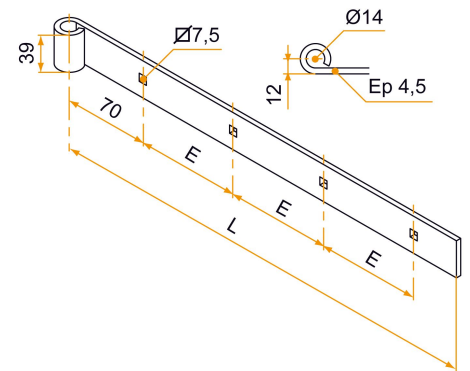

Possible applications include :

Wooden wing shutter accessories

Features

- Made of steel

Products to be ordered from :
 BURGAUD SAS 147, rue des Paludiers Z.I. des Mares 85270 SAINT-HILAIRE-DE-RIEZ
 email : commande@tirard-burgaud.com

Right hinge - square end - Ø14 - 39x4.5 - square holes of 7.5

Possible applications include :

Wooden wing shutter accessories

Référence	L	No. of holes	CD	Finish	GENCOD 3565920	Condit. par	Délai j
1PD92582	300	3	95	9005-30%	17570 4	12	21
1PD92690	350	3	115	9005-30%	17612 1	12	21
1PD92583	400	4	95	9005-30%	17571 1	12	21
1PD92691	450	4	115	9005-30%	17613 8	12	21
1PD92584	500	5	95	9005-30%	17572 8	12	21
1PD92692	550	5	115	9005-30%	17614 5	12	21
1PD92585	600	6	95	9005-30%	17573 5	12	21
1PD92586	700	7	95	9005-30%	15157 9	6	21
1PD92587	800	8	95	9005-30%	17574 2	6	21
1PD92588	900	9	95	9005-30%	17575 9	6	21
1PD92589	1000	10	95	9005-30%	15407 5	6	14
1PD92590	1200	12	95	9005-30%	15865 3	6	14