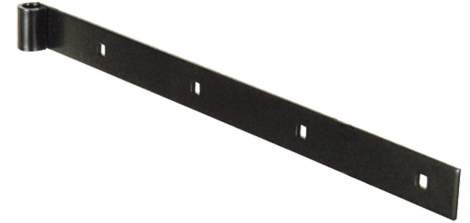

Possible applications include :

Wooden wing shutter accessories

Features

- Made of steel

Products to be ordered from :
 BURGAUD SAS 147, rue des Paludiers Z.I. des Mares 85270 SAINT-HILAIRE-DE-RIEZ
 email : commande@tirard-burgaud.com

Right hinge - square end - Ø14 - 39x4.5 - square holes of 7.5

Possible applications include :

Wooden wing shutter accessories

Référence	L	No. of holes	CD	Finish	GENCOD 3565920	Condit. par	Délai j
1PD92582	300	3	95	9005-30%	17570 4	12	21
1PD92690	350	3	115	9005-30%	17612 1	12	21
1PD92583	400	4	95	9005-30%	17571 1	12	21
1PD92691	450	4	115	9005-30%	17613 8	12	21
1PD92584	500	5	95	9005-30%	17572 8	12	21
1PD92692	550	5	115	9005-30%	17614 5	12	21
1PD92585	600	6	95	9005-30%	17573 5	12	21
1PD92586	700	7	95	9005-30%	15157 9	6	21
1PD92587	800	8	95	9005-30%	17574 2	6	21
1PD92588	900	9	95	9005-30%	17575 9	6	21
1PD92589	1000	10	95	9005-30%	15407 5	6	14
1PD92590	1200	12	95	9005-30%	15865 3	6	14