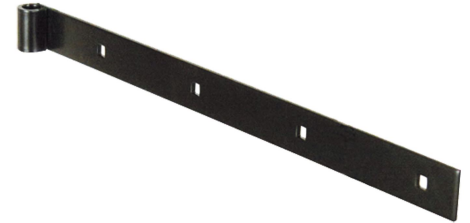

Possible applications include :

Wooden wing shutter accessories

Features

- Made of steel

Products to be ordered from :
 BURGAUD SAS 147, rue des Paludiers Z.I. des Mares 85270 SAINT-HILAIRE-DE-RIEZ
 email : commande@tirard-burgaud.com

Right hinge - square end - Ø14 - 39x4.5 - square holes of 7.5

Possible applications include :

Wooden wing shutter accessories

Référence	L	No. of holes	CD	Finish	GENCOD 3565920	Condit. par	Délai j
1PD92582	300	3	95	9005-30%	17570 4	12	21
1PD92690	350	3	115	9005-30%	17612 1	12	21
1PD92583	400	4	95	9005-30%	17571 1	12	21
1PD92691	450	4	115	9005-30%	17613 8	12	21
1PD92584	500	5	95	9005-30%	17572 8	12	21
1PD92692	550	5	115	9005-30%	17614 5	12	21
1PD92585	600	6	95	9005-30%	17573 5	12	21
1PD92586	700	7	95	9005-30%	15157 9	6	21
1PD92587	800	8	95	9005-30%	17574 2	6	21
1PD92588	900	9	95	9005-30%	17575 9	6	21
1PD92589	1000	10	95	9005-30%	15407 5	6	14
1PD92590	1200	12	95	9005-30%	15865 3	6	14