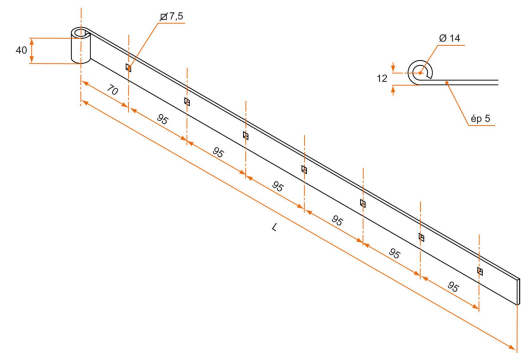

Products to be ordered from :
BURGAUD SAS 147, rue des Paludiers Z.I. des Mares 85270 SAINT-HILAIRE-DE-RIEZ
email : commande@tirard-burgaud.com