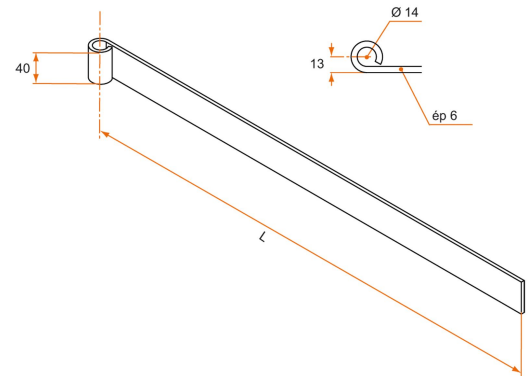

Products to be ordered from :
BURGAUD SAS 147, rue des Paludiers Z.I. des Mares 85270 SAINT-HILAIRE-DE-RIEZ
email : commande@tirard-burgaud.com