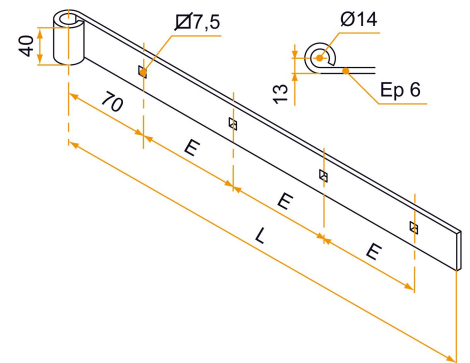

Products to be ordered from :
BURGAUD SAS 147, rue des Paludiers Z.I. des Mares 85270 SAINT-HILAIRE-DE-RIEZ
email : commande@tirard-burgaud.com