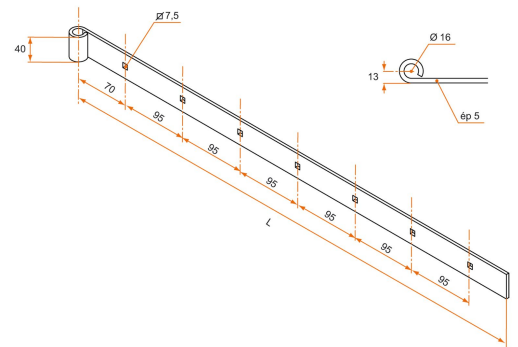

Products to be ordered from :
BURGAUD SAS 147, rue des Paludiers Z.I. des Mares 85270 SAINT-HILAIRE-DE-RIEZ
email : commande@tirard-burgaud.com