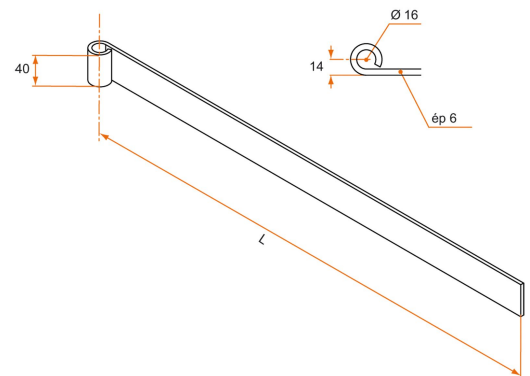

Products to be ordered from :
BURGAUD SAS 147, rue des Paludiers Z.I. des Mares 85270 SAINT-HILAIRE-DE-RIEZ
email : commande@tirard-burgaud.com