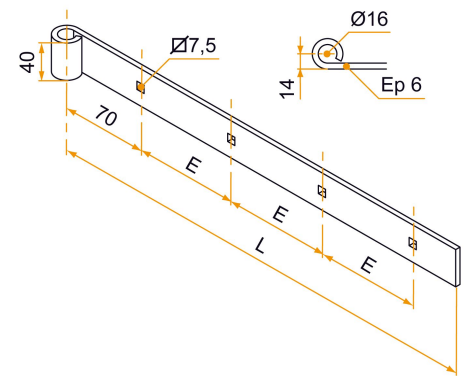

Products to be ordered from :
BURGAUD SAS 147, rue des Paludiers Z.I. des Mares 85270 SAINT-HILAIRE-DE-RIEZ
email : commande@tirard-burgaud.com