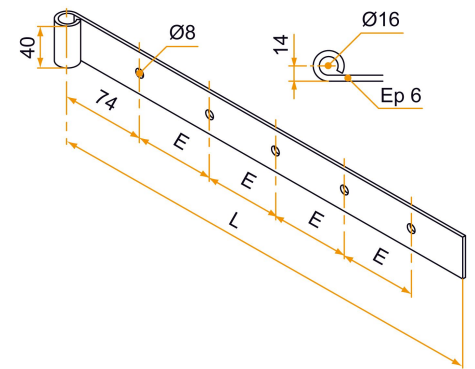

Possible applications include :

Wooden wing shutter accessories

Features

- Made of steel

Products to be ordered from :
BURGAUD SAS 147, rue des Paludiers Z.I. des Mares 85270 SAINT-HILAIRE-DE-RIEZ
email : commande@tirard-burgaud.com