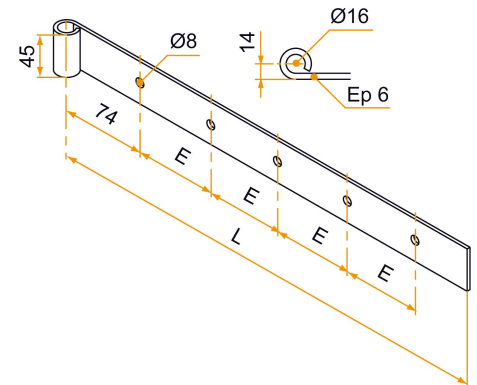

Possible applications include :

Wooden wing shutter accessories

Features

- Made of steel

Products to be ordered from :
BURGAUD SAS 147, rue des Paludiers Z.I. des Mares 85270 SAINT-HILAIRE-DE-RIEZ
email : commande@tirard-burgaud.com

Right hinge - square end - Ø16 - 45x6 - round holes of 8

Possible applications include :

Wooden wing shutter accessories

Référence	L	No. of holes	CD	Finish	GENCOD 3565920	Condit. par	Délai j
150424	800	6	137	Zn	10491 9	3	21
150428	1000	7	148	Zn	00866 8	3	21
149432	1200	8	155	9005-30%	00644 2	3	21
150432	1200	8	155	Zn	00868 2	3	21
149436	1500	9	173	9005-30%	00646 6	3	14
150436	1500	9	173	Zn	00871 2	3	14