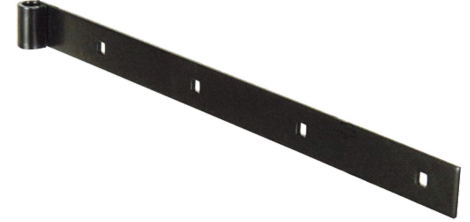

Possible applications include :

Wooden wing shutter accessories

Features

- Made of steel

Products to be ordered from :
BURGAUD SAS 147, rue des Paludiers Z.I. des Mares 85270 SAINT-HILAIRE-DE-RIEZ
email : commande@tirard-burgaud.com

Right hinge - square end - Ø16 - 50x6 - square holes of 7.5

Possible applications include :

Wooden wing shutter accessories

Référence	L	No. of holes	CD	Finish	GENCOD 3565920	Condit. par	Délai j
1PD92822	1000	5	228	9005-30%	17696 1	3	14
1PD92823	1200	6	222	9005-30%	17697 8	3	14
1PD92824	1500	6	282	9005-30%	17698 5	3	14