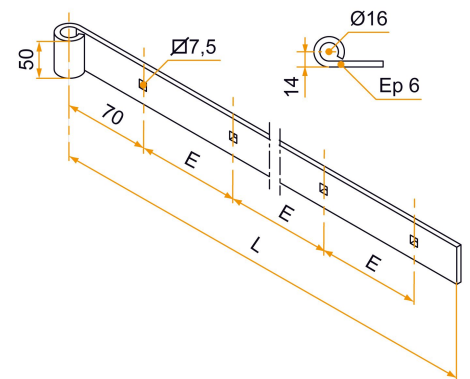

Products to be ordered from :
BURGAUD SAS 147, rue des Paludiers Z.I. des Mares 85270 SAINT-HILAIRE-DE-RIEZ
email : commande@tirard-burgaud.com