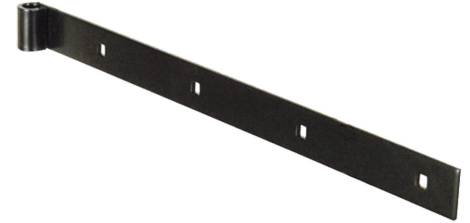

Possible applications include :

Wooden wing shutter accessories

Features

- Made of steel

Products to be ordered from :
BURGAUD SAS 147, rue des Paludiers Z.I. des Mares 85270 SAINT-HILAIRE-DE-RIEZ
email : commande@tirard-burgaud.com

Right hinge - square end - Ø16 - 50x6 - square holes of 7.5

Possible applications include :

Wooden wing shutter accessories

Référence	L	No. of holes	CD	Finish	GENCOD 3565920	Condit. par	Délai j
1PD92822	1000	5	228	9005-30%	17696 1	3	14
1PD92823	1200	6	222	9005-30%	17697 8	3	14
1PD92824	1500	6	282	9005-30%	17698 5	3	14