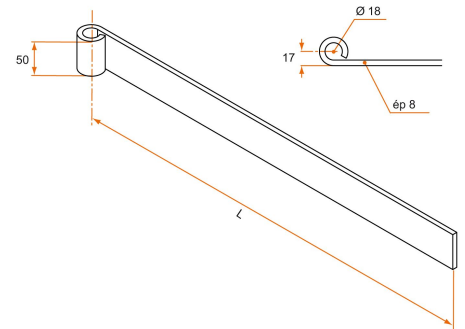

Possible applications include :

Wooden wing shutter accessories

Features

- Made of steel

Products to be ordered from :
 BURGAUD SAS 147, rue des Paludiers Z.I. des Mares 85270 SAINT-HILAIRE-DE-RIEZ
 email : commande@tirard-burgaud.com

Right hinge - square end - Ø18 - 50x8 - not drilled

Possible applications include :

Wooden wing shutter accessories

Référence	L	Finish	GENCOD 3565920	Condit. par	Délai j
1504961	1200	Zn	00881 1	3	21
1504981	1400	Zn	00884 2	3	21