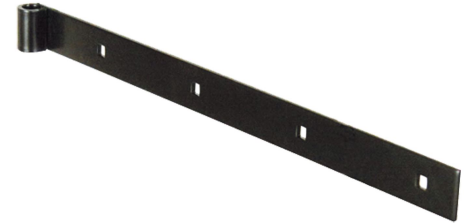

Possible applications include :

Wooden wing shutter accessories

Features

- Made of steel

Products to be ordered from :
BURGAUD SAS 147, rue des Paludiers Z.I. des Mares 85270 SAINT-HILAIRE-DE-RIEZ
email : commande@tirard-burgaud.com

Right hinge - square end - Ø20 - 50x6 - square holes of 7.5

Possible applications include :

Wooden wing shutter accessories

Référence	L	No. of holes	CD	Finish	GENCOD 3565920	Condit. par	Délai j
1PD92782	900	5	203	9005-30%	15458 7	3	21
1PD92783	1000	5	228	9005-30%	15459 4	3	14
1PD92784	1100	6	202	9005-30%	15460 0	3	21
1PD92785	1200	6	222	9005-30%	15461 7	3	21
1PD92786	1500	6	282	9005-30%	15462 4	3	21