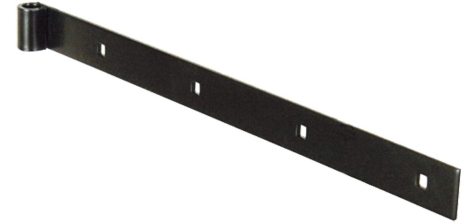

Possible applications include :

Wooden wing shutter accessories

Features

- Made of steel

Products to be ordered from :
BURGAUD SAS 147, rue des Paludiers Z.I. des Mares 85270 SAINT-HILAIRE-DE-RIEZ
email : commande@tirard-burgaud.com

Right hinge - square end - Ø20 - 50x6 - square holes of 7.5

Possible applications include :

Wooden wing shutter accessories

Référence	L	No. of holes	CD	Finish	GENCOD 3565920	Condit. par	Délai j
1PD92782	900	5	203	9005-30%	15458 7	3	21
1PD92783	1000	5	228	9005-30%	15459 4	3	14
1PD92784	1100	6	202	9005-30%	15460 0	3	21
1PD92785	1200	6	222	9005-30%	15461 7	3	21
1PD92786	1500	6	282	9005-30%	15462 4	3	21