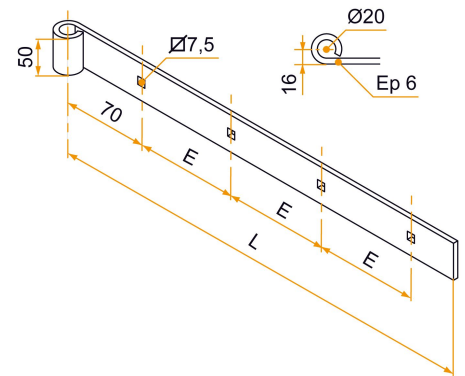

Products to be ordered from :
BURGAUD SAS 147, rue des Paludiers Z.I. des Mares 85270 SAINT-HILAIRE-DE-RIEZ
email : commande@tirard-burgaud.com