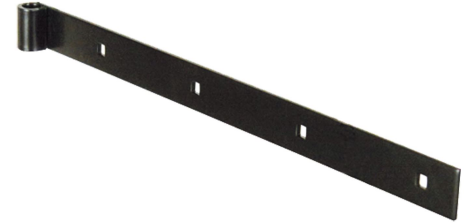

Possible applications include :

Wooden wing shutter accessories

Features

- Made of steel

Products to be ordered from :
 BURGAUD SAS 147, rue des Paludiers Z.I. des Mares 85270 SAINT-HILAIRE-DE-RIEZ
 email : commande@tirard-burgaud.com

Right hinge - square end - Ø20 - 50x8 - round holes of 8

Possible applications include :

Wooden wing shutter accessories

Référence	L	No. of holes	CD	Finish	GENCOD 3565920	Condit. par	Délai j
1PD92581	1200	10	123	9005-30%	15004 6	3	14
1PD92498	1500	12	128	9005-30%	14616 2	3	14