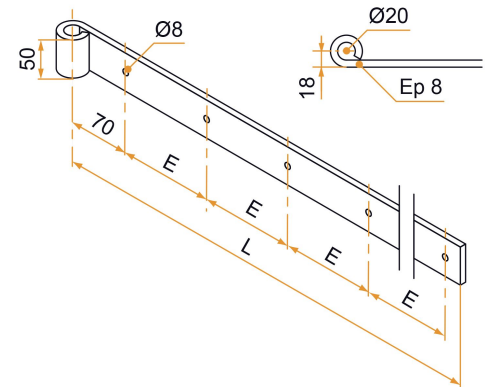

Products to be ordered from :
BURGAUD SAS 147, rue des Paludiers Z.I. des Mares 85270 SAINT-HILAIRE-DE-RIEZ
email : commande@tirard-burgaud.com