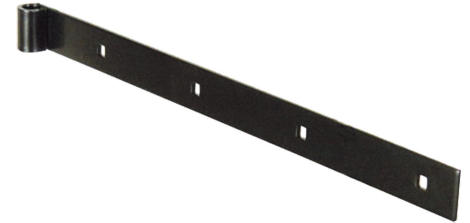

Possible applications include :

Wooden wing shutter accessories

Features

- Made of steel

Products to be ordered from :
 BURGAUD SAS 147, rue des Paludiers Z.I. des Mares 85270 SAINT-HILAIRE-DE-RIEZ
 email : commande@tirard-burgaud.com

Right hinge - square end - Ø20 - 50x8 - round holes of 8

Possible applications include :

Wooden wing shutter accessories

Référence	L	No. of holes	CD	Finish	GENCOD 3565920	Condit. par	Délai j
1PD92581	1200	10	123	9005-30%	15004 6	3	14
1PD92498	1500	12	128	9005-30%	14616 2	3	14