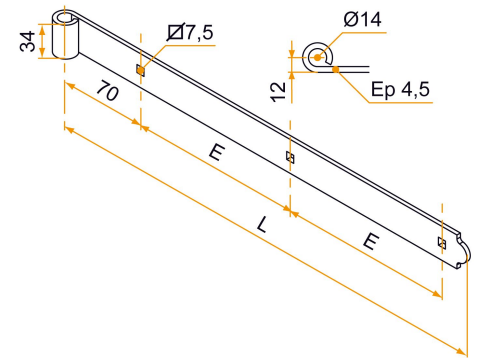

Products to be ordered from :
BURGAUD SAS 147, rue des Paludiers Z.I. des Mares 85270 SAINT-HILAIRE-DE-RIEZ
email : commande@tirard-burgaud.com