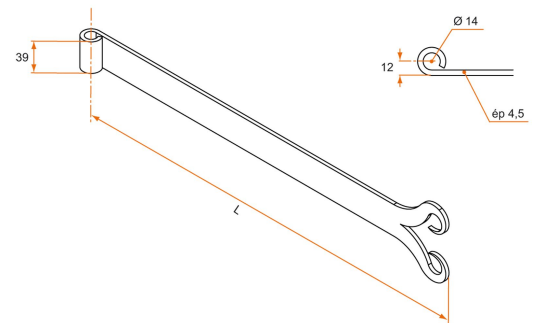

Products to be ordered from :
BURGAUD SAS 147, rue des Paludiers Z.I. des Mares 85270 SAINT-HILAIRE-DE-RIEZ
email : commande@tirard-burgaud.com