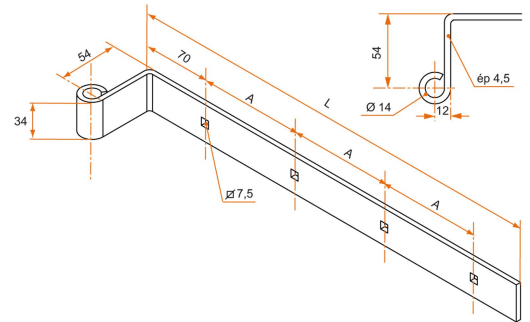

Products to be ordered from :
BURGAUD SAS 147, rue des Paludiers Z.I. des Mares 85270 SAINT-HILAIRE-DE-RIEZ
email : commande@tirard-burgaud.com