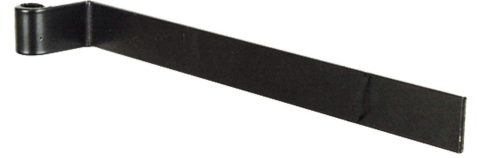

Possible applications include :

Wooden wing shutter accessories

## Features

- Made of steel

**Tip**

- "For Twin Hinges, please refer to the page "Hinges for Double Shutters" (See table of contents)"

Products to be ordered from :  
BURGAUD SAS 147, rue des Paludiers Z.I. des Mares 85270 SAINT-HILAIRE-DE-RIEZ  
email : [commande@tirard-burgaud.com](mailto:commande@tirard-burgaud.com)

## Right angled hinge - square end - Ø14 - 40x6 - not drilled - H bending

Possible applications include :

Wooden wing shutter  
accessories

Référence	L	Finish	GENCOD 3565920	Condit. par	Délai j
1PD92577	300	9005-30%	15467 9	12	21
1PD92325	350	9005-30%	11680 6	12	21
1PD92326	400	9005-30%	11681 3	12	21
1PD92327	450	9005-30%	11682 0	12	21
1PD92328	500	9005-30%	11683 7	6	21
1PD92329	550	9005-30%	11684 4	6	21
1PD92330	600	9005-30%	11685 1	6	21
1PD92331	650	9005-30%	11686 8	6	21
1PD92332	700	9005-30%	11687 5	6	21
1PD92333	800	9005-30%	11688 2	6	21
1PD92334	900	9005-30%	11689 9	6	21
1PD92578	1000	9005-30%	17568 1	6	21