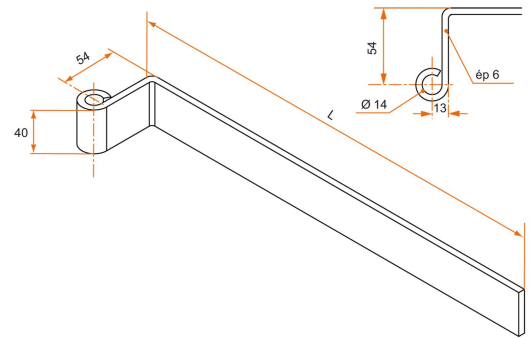

## Features

- Made of steel

**Tip**

- "For Twin Hinges, please refer to the page "Hinges for Double Shutters" (See table of contents)"

Products to be ordered from :  
BURGAUD SAS 147, rue des Paludiers Z.I. des Mares 85270 SAINT-HILAIRE-DE-RIEZ  
email : [commande@tirard-burgaud.com](mailto:commande@tirard-burgaud.com)

## Right angled hinge - square end - Ø14 - 40x6 - not drilled - H bending

Possible applications include :

Wooden wing shutter  
accessories

Référence	L	Finish	GENCOD 3565920	Condit. par	Délai j
1PD92577	300	9005-30%	15467 9	12	21
1PD92325	350	9005-30%	11680 6	12	21
1PD92326	400	9005-30%	11681 3	12	21
1PD92327	450	9005-30%	11682 0	12	21
1PD92328	500	9005-30%	11683 7	6	21
1PD92329	550	9005-30%	11684 4	6	21
1PD92330	600	9005-30%	11685 1	6	21
1PD92331	650	9005-30%	11686 8	6	21
1PD92332	700	9005-30%	11687 5	6	21
1PD92333	800	9005-30%	11688 2	6	21
1PD92334	900	9005-30%	11689 9	6	21
1PD92578	1000	9005-30%	17568 1	6	21