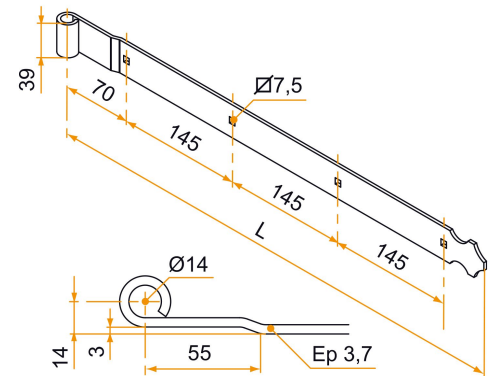

Products to be ordered from :
BURGAUD SAS 147, rue des Paludiers Z.I. des Mares 85270 SAINT-HILAIRE-DE-RIEZ
email : commande@tirard-burgaud.com