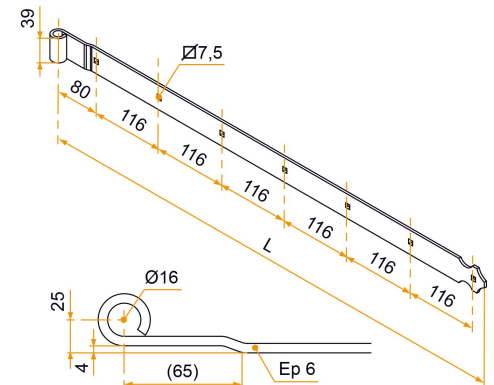

Possible applications include :

PVC and Aluminum
wing shutter
accessories

Features

- Aluminum

Tip

- Product to be preferred on large-sized panels such as garage doors with French opening.

Products to be ordered from :
BURGAUD SAS 147, rue des Paludiers Z.I. des Mares 85270 SAINT-HILAIRE-DE-RIEZ
email : commande@tirard-burgaud.com