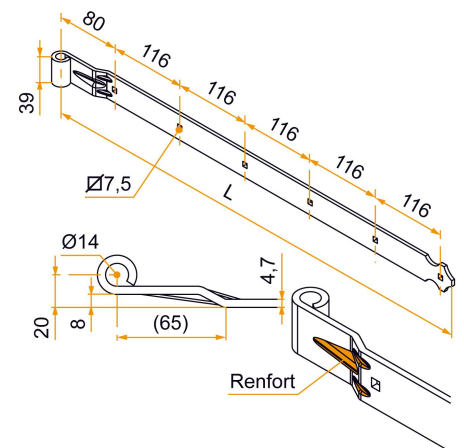

Possible applications include :

PVC and Aluminum wing shutter accessories

Features

- In aluminum. To be used for single shutter.

Tip

- Recommended for the automation of under lintel swing shutters with handling arms and garage doors. For other automations, please consult us.

Products to be ordered from :
BURGAUD SAS 147, rue des Paludiers Z.I. des Mares 85270 SAINT-HILAIRE-DE-RIEZ
email : commande@tirard-burgaud.com