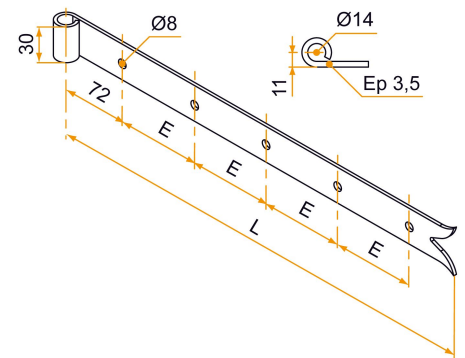

Possible applications include :

Wooden wing shutter accessories

Features

- Made of steel

Products to be ordered from :
 BURGAUD SAS 147, rue des Paludiers Z.I. des Mares 85270 SAINT-HILAIRE-DE-RIEZ
 email : commande@tirard-burgaud.com

Possible applications include :

Wooden wing shutter accessories

Référence	L	No. of holes	CD	Finish	GENCOD 3565920	Condit. par	Délai j
321003	300	3	83	9005-30%	04436 9	12	21
321005	400	4	89	9005-30%	04437 6	12	21
321007	500	4	123	9005-30%	04438 3	12	21
321010	600	5	117	9005-30%	04439 0	12	21