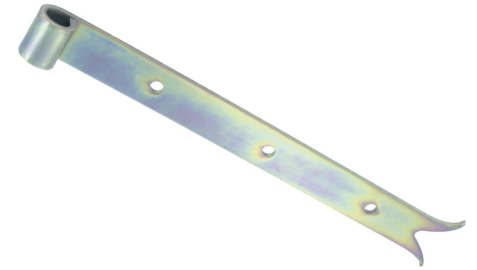

Possible applications include :

Wooden wing shutter accessories

Possible applications include :

Wooden wing shutter accessories

Référence	L	No. of holes	CD	Finish	GENCOD 3565920	Condit. par	Délai j
311090	300	3	83	Zn	01427 0	12	21
311092	400	4	89	Zn	01429 4	12	21
311094	500	4	123	Zn	01432 4	12	21
311096	600	5	117	Zn	01434 8	12	21