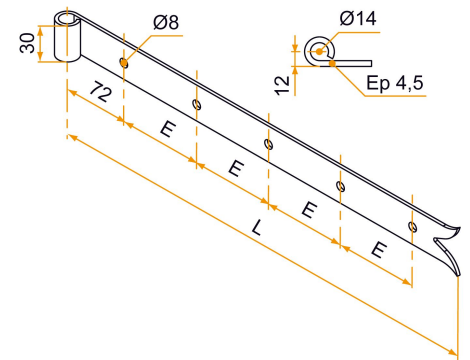

Products to be ordered from :
BURGAUD SAS 147, rue des Paludiers Z.I. des Mares 85270 SAINT-HILAIRE-DE-RIEZ
email : commande@tirard-burgaud.com