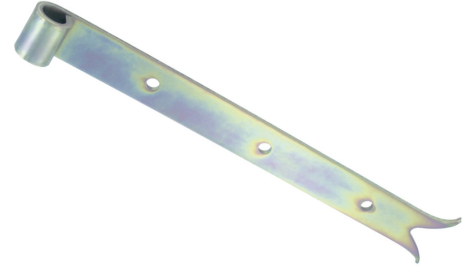

Possible applications include :

Wooden wing shutter accessories

Possible applications include :

Wooden wing shutter accessories

Référence	L	No. of holes	CD	Finish	GENCOD 3565920	Condit. par	Délai j
311090	300	3	83	Zn	01427 0	12	21
311092	400	4	89	Zn	01429 4	12	21
311094	500	4	123	Zn	01432 4	12	21
311096	600	5	117	Zn	01434 8	12	21