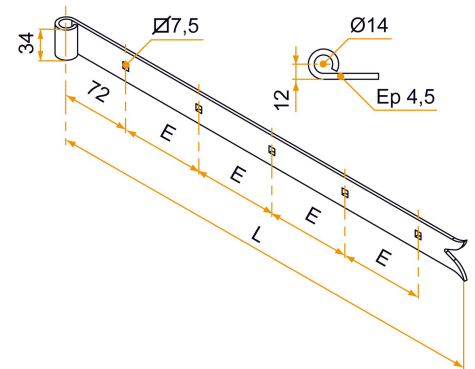

Products to be ordered from :
BURGAUD SAS 147, rue des Paludiers Z.I. des Mares 85270 SAINT-HILAIRE-DE-RIEZ
email : commande@tirard-burgaud.com