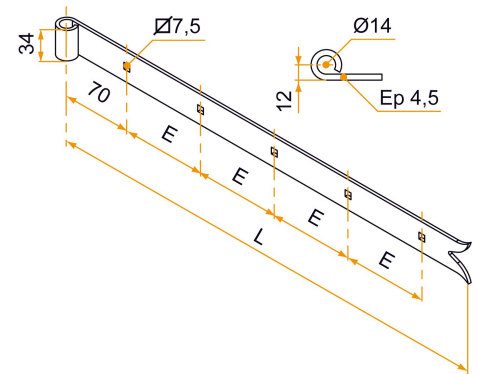

Products to be ordered from :
BURGAUD SAS 147, rue des Paludiers Z.I. des Mares 85270 SAINT-HILAIRE-DE-RIEZ
email : commande@tirard-burgaud.com