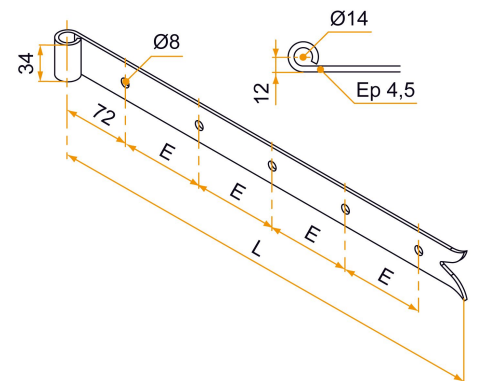

Products to be ordered from :
BURGAUD SAS 147, rue des Paludiers Z.I. des Mares 85270 SAINT-HILAIRE-DE-RIEZ
email : commande@tirard-burgaud.com