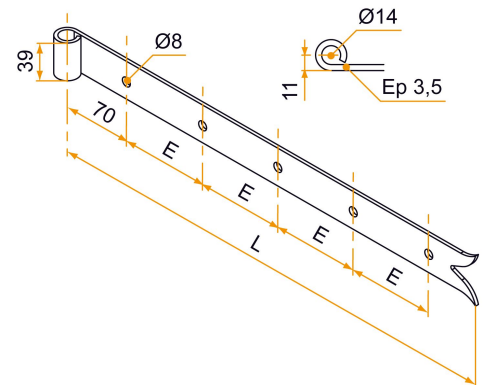

Products to be ordered from :
BURGAUD SAS 147, rue des Paludiers Z.I. des Mares 85270 SAINT-HILAIRE-DE-RIEZ
email : commande@tirard-burgaud.com