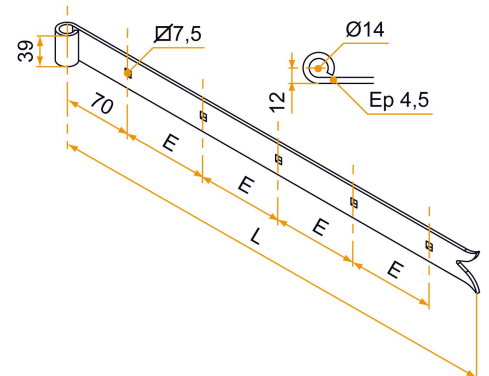

Products to be ordered from :
BURGAUD SAS 147, rue des Paludiers Z.I. des Mares 85270 SAINT-HILAIRE-DE-RIEZ
email : commande@tirard-burgaud.com