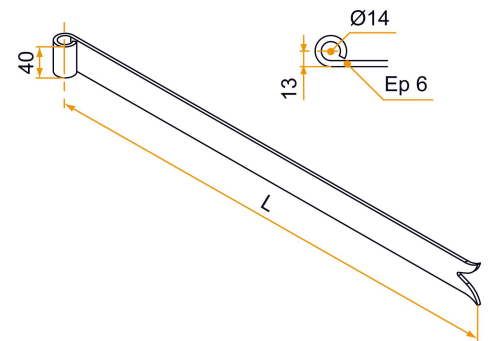

Possible applications include :

Wooden wing shutter accessories

Features

- Made of steel

Products to be ordered from :
 BURGAUD SAS 147, rue des Paludiers Z.I. des Mares 85270 SAINT-HILAIRE-DE-RIEZ
 email : commande@tirard-burgaud.com

Possible applications include :

Wooden wing shutter accessories

Référence	L	Finish	GENCOD 3565920	Condit. par	Délai j
1PD92355	300	9005-30%	11710 0	12	21
1PD92356	350	9005-30%	11711 7	12	21
1PD92357	400	9005-30%	11712 4	12	21
1PD92358	450	9005-30%	11713 1	12	21
1PD92359	500	9005-30%	11714 8	6	21
1PD92360	550	9005-30%	11715 5	6	21
1PD92361	600	9005-30%	11716 2	6	21
1PD92570	650	9005-30%	17561 2	6	21
1PD92362	700	9005-30%	11717 9	6	21
1PD92363	800	9005-30%	11718 6	6	21
1PD92571	900	9005-30%	17562 9	6	21
1PD92364	1000	9005-30%	11719 3	6	21
1PD92572	1200	9005-30%	17563 6	3	21