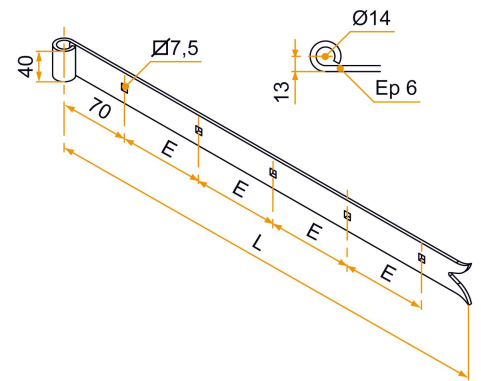

Possible applications include :

Wooden wing shutter accessories

Features

- Made of steel

Products to be ordered from :
BURGAUD SAS 147, rue des Paludiers Z.I. des Mares 85270 SAINT-HILAIRE-DE-RIEZ
email : commande@tirard-burgaud.com

Possible applications include :

Wooden wing shutter accessories

Référence	L	No. of holes	CD	Finish	GENCOD 3565920	Condit. par	Délai j
1PD92335	300	3	85	9005-30%	11690 5	12	21
1PD92336	350	3	110	9005-30%	11691 2	12	21
1PD92337	400	3	135	9005-30%	11692 9	12	21
1PD92338	450	4	106,7	9005-30%	11693 6	12	21
1PD92339	500	4	123,3	9005-30%	11694 3	6	14
1PD92340	550	4	140	9005-30%	11695 0	6	21
1PD92341	600	4	156,7	9005-30%	11696 7	6	14
1PD92342	650	5	130	9005-30%	11697 4	6	21
1PD92343	700	5	142,5	9005-30%	11698 1	6	21
1PD92344	800	5	167,5	9005-30%	11699 8	6	21
1PD92568	900	5	192,5	9005-30%	15453 2	6	21
1PD92345	1000	5	217,5	9005-30%	11700 1	6	21
1PD92569	1200	6	214	9005-30%	17560 5	3	21

Multi-RAL : specify your color when placing the order (<https://www.couleursral.fr/ral-classic>)