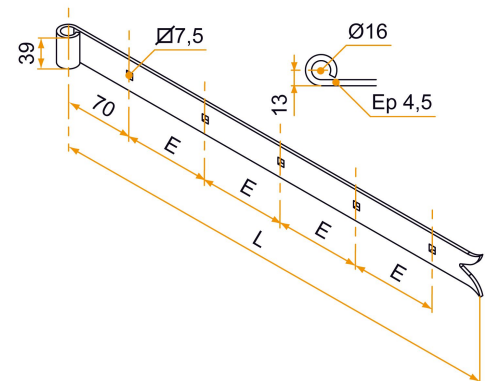

Products to be ordered from :
BURGAUD SAS 147, rue des Paludiers Z.I. des Mares 85270 SAINT-HILAIRE-DE-RIEZ
email : commande@tirard-burgaud.com