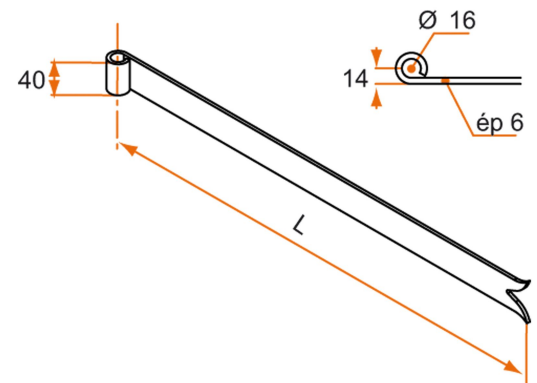

Products to be ordered from :
BURGAUD SAS 147, rue des Paludiers Z.I. des Mares 85270 SAINT-HILAIRE-DE-RIEZ
email : commande@tirard-burgaud.com