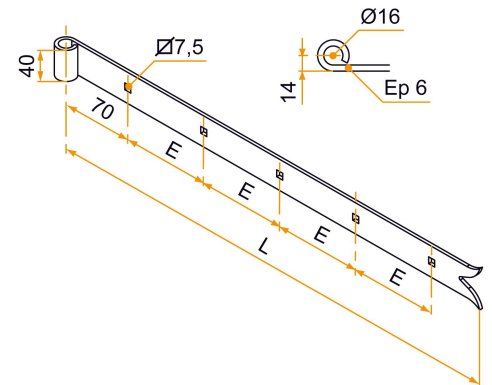

Products to be ordered from :
BURGAUD SAS 147, rue des Paludiers Z.I. des Mares 85270 SAINT-HILAIRE-DE-RIEZ
email : commande@tirard-burgaud.com