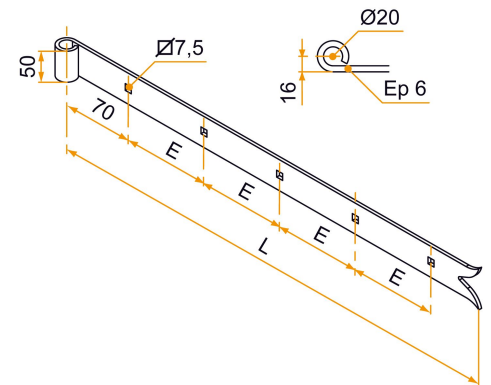

Products to be ordered from :
BURGAUD SAS 147, rue des Paludiers Z.I. des Mares 85270 SAINT-HILAIRE-DE-RIEZ
email : commande@tirard-burgaud.com