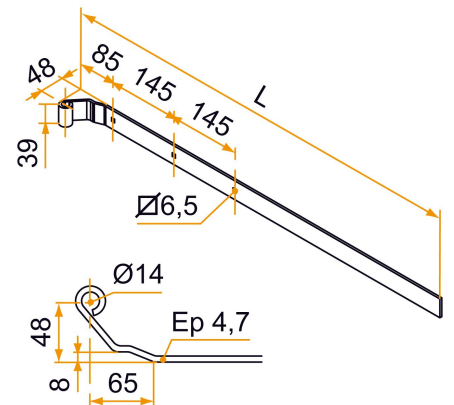

Products to be ordered from :
BURGAUD SAS 147, rue des Paludiers Z.I. des Mares 85270 SAINT-HILAIRE-DE-RIEZ
email : commande@tirard-burgaud.com