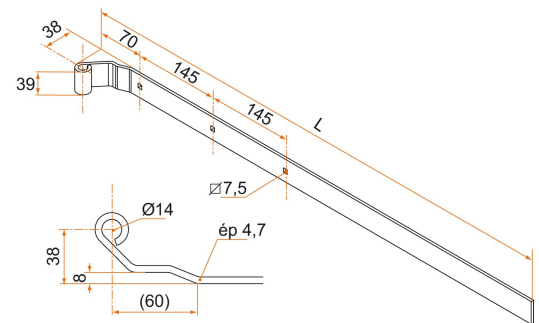

Products to be ordered from :
BURGAUD SAS 147, rue des Paludiers Z.I. des Mares 85270 SAINT-HILAIRE-DE-RIEZ
email : commande@tirard-burgaud.com