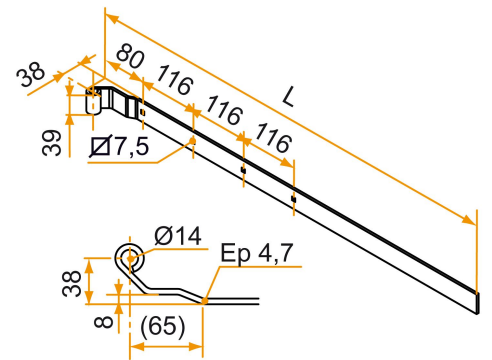

Products to be ordered from :
BURGAUD SAS 147, rue des Paludiers Z.I. des Mares 85270 SAINT-HILAIRE-DE-RIEZ
email : commande@tirard-burgaud.com